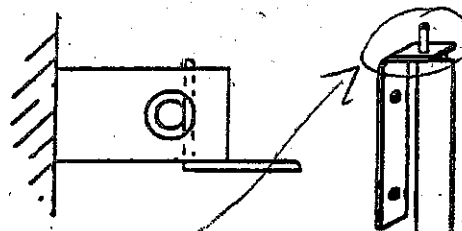

Attach **Single Gate Receiver** to the Wall in either Direction ...from the Side or from the back.

Standard Pin Type Mount with "L" bracket holds top of gate to wall.

"L" Brackets allow gates to be installed on surface or recess. Extended brackets facilitate installing inside of overhead door tracks.

Bottom Mount is the lower pin inserted through a bearing washer into a 1/2" x 2" hole drilled into floor.

Padlock

**WIREWAY/HUSKY CORP**  
 Post Office Box 645  
 6146 Industrial Park Circle  
 Denver, North Carolina 28037