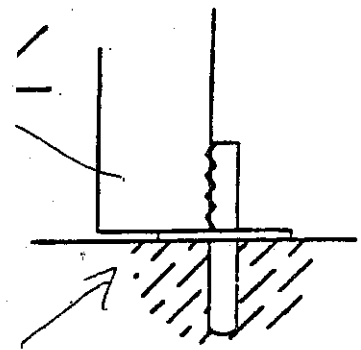

Attach **Single Gate Receiver** to the Wall in either Direction ...from the Side or from the back.

Standard Pin Type Mount with "L" bracket holds top of gate to wall.

"L" Brackets allow gates to be installed on surface or recess. Extended brackets facilitate installing inside of overhead door tracks.

Bottom Mount is the lower pin inserted through a bearing washer into a 1/2" x 2" hole drilled into floor.

Padlock

**WIREWAY/HUSKY CORP**  
 Post Office Box 645  
 6146 Industrial Park Circle  
 Denver, North Carolina 28037