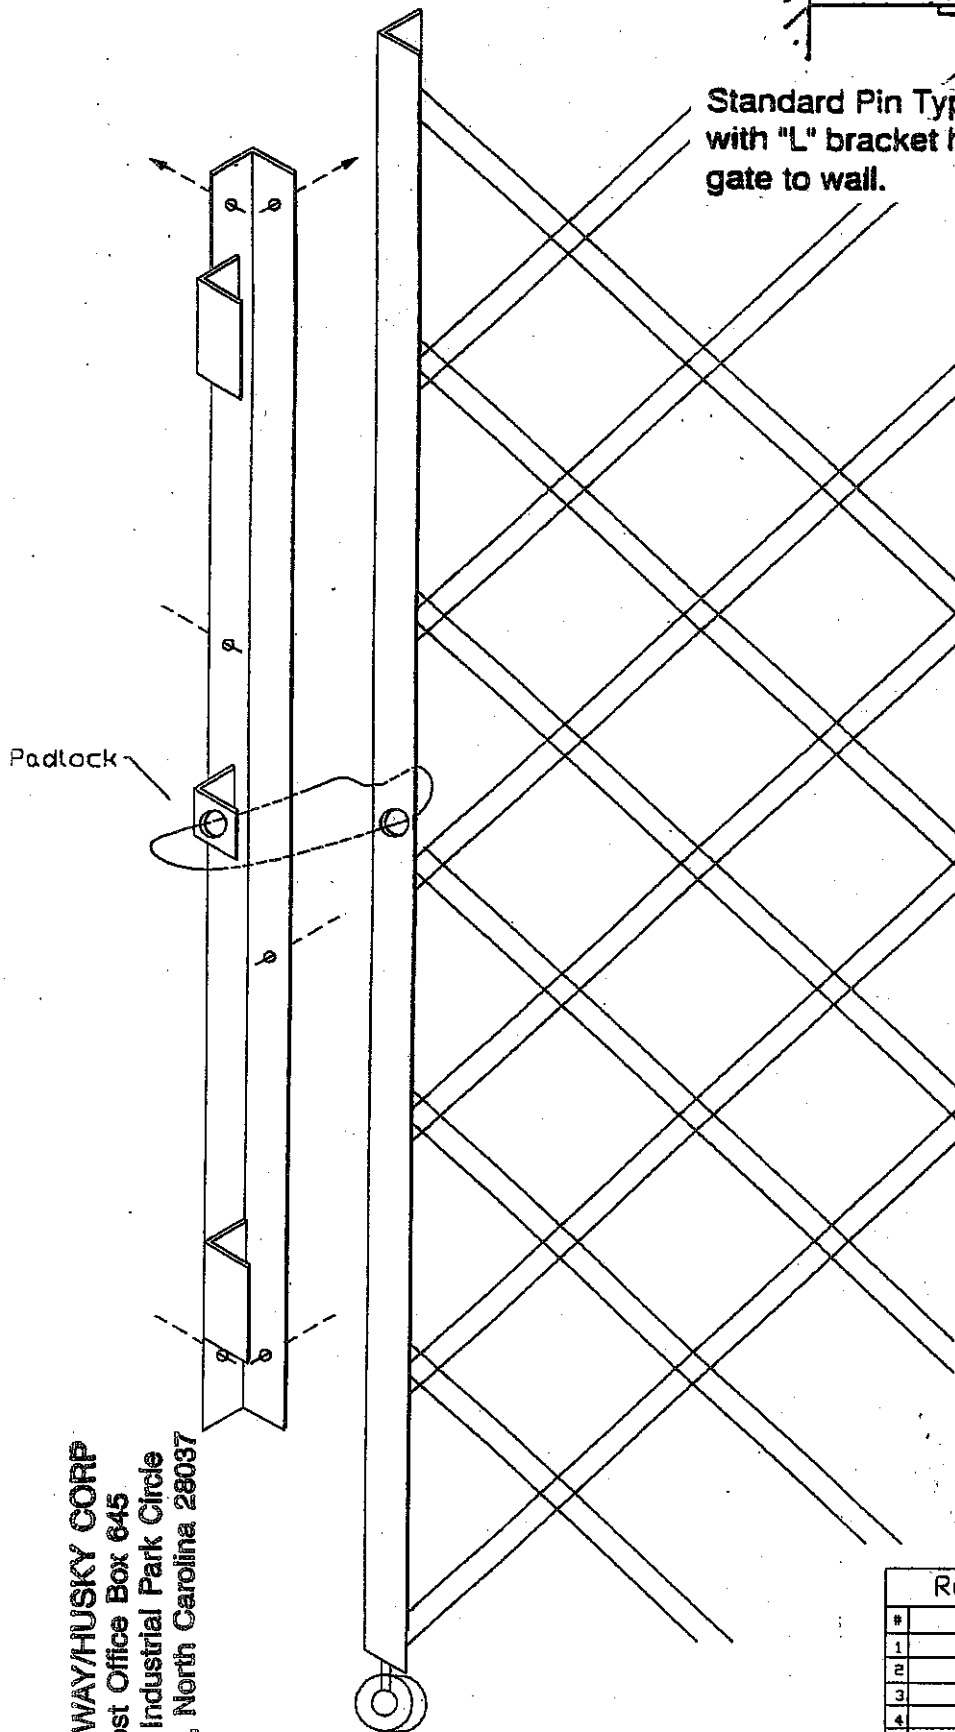

Attach **Single Gate Receiver** to the Wall in either Direction ...from the Side or from the back.

Standard Pin Type Mount with "L" bracket holds top of gate to wall.

"L" Brackets allow gates to be installed on surface or recess. Extended brackets facilitate installing inside of overhead door tracks.

Bottom Mount is the lower pin inserted through a bearing washer into a 1/2" x 2" hole drilled into floor.

Padlock

**WIREWAY/HUSKY CORP**  
 Post Office Box 645  
 6146 Industrial Park Circle  
 Denver, North Carolina 28037