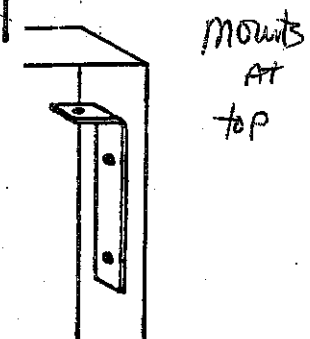

Attach **Single Gate Receiver** to the Wall in either Direction ...from the Side or from the back.

Standard Pin Type Mount with "L" bracket holds top of gate to wall.

"L" Brackets allow gates to be installed on surface or recess. Extended brackets facilitate installing inside of overhead door tracks.

Bottom Mount is the lower pin inserted through a bearing washer into a 1/2" x 2" hole drilled into floor.

Padlock

**WIREWAY/HUSKY CORP**  
 Post Office Box 645  
 6146 Industrial Park Circle  
 Denver, North Carolina 28037