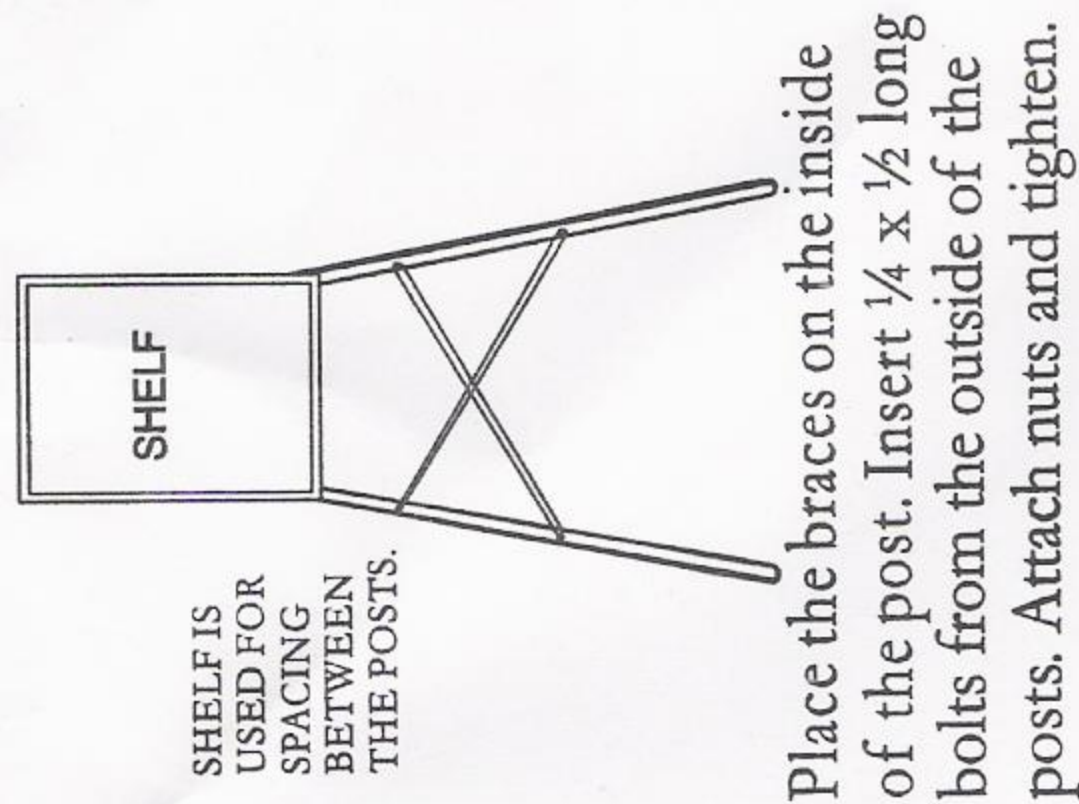

15800 NW 15th Avenue
 North Miami Beach, FL 33169
 www.quantumstorage.com
 1-800-685-4665

CLIP TYPE OPEN SHELVING

ASSEMBLY INSTRUCTIONS

1. PARTS

2. INSTALL SIDE BRACES

NOTE:

Layout posts with angles facing each other. Use a shelf for spacing posts and install braces according to the dimension below.

SIDE BRACES HOLE SPACING TOP TO BOTTOM.		BACK BRACE HOLE SPACING TOP TO BOTTOM	
WIDTH	SPACE	WIDTH	SPACE
12"	13"	24"	12"
15"	13"	30"	14"
18"	13"	36"	17"
24"	14"	42"	17"
30"	17"	48"	17"
36"	20"		

Braces attach to the inside of the unit.