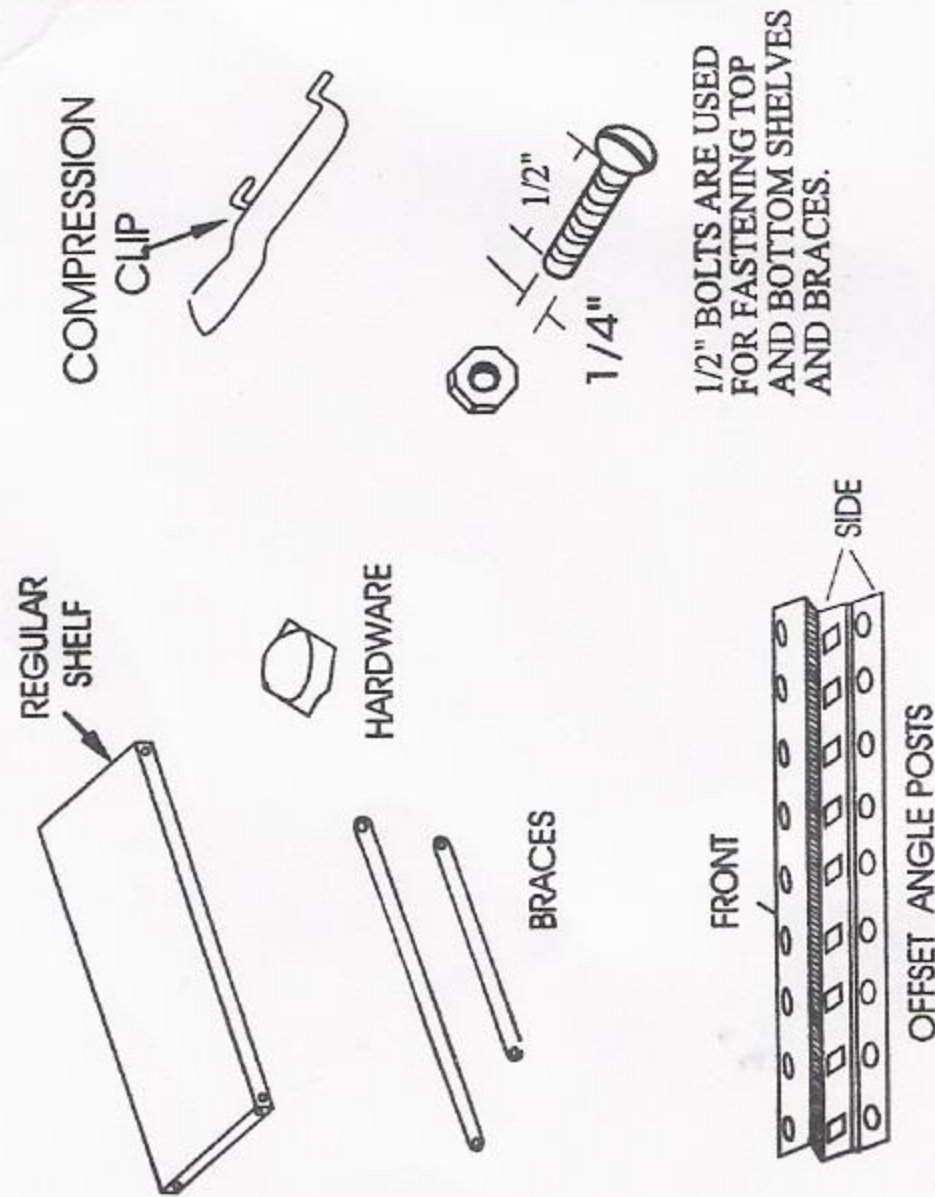

15800 NW 15th Avenue
 North Miami Beach, FL 33169
 www.quantumstorage.com
 1-800-685-4665

CLIP TYPE OPEN SHELVING

ASSEMBLY INSTRUCTIONS

1. PARTS

2. INSTALL SIDE BRACES

NOTE:

Layout posts with angles facing each other. Use a shelf for spacing posts and install braces according to the dimension below.

SIDE BRACES HOLE SPACING TOP TO BOTTOM.		BACK BRACE HOLE SPACING TOP TO BOTTOM	
WIDTH	SPACE	WIDTH	SPACE
12"	13"	24"	12"
15"	13"	30"	14"
18"	13"	36"	17"
24"	14"	42"	17"
30"	17"	48"	17"
36"	20"		

Braces attach to the inside of the unit.

NOTE: It may be necessary to install braces a hole or two higher if shelf in the way of the brace.

3. INSTALL TOP & BOTTOM

FOUR 1/2" NUTS AND BOLTS TO BE USED ON TOP AND BOTTOM SHELF

4. INSTALL BACK BRACE

5. INSTALL SHELVES

Install four clips at desired shelf height. Place shelf on clips and tap down to seat.