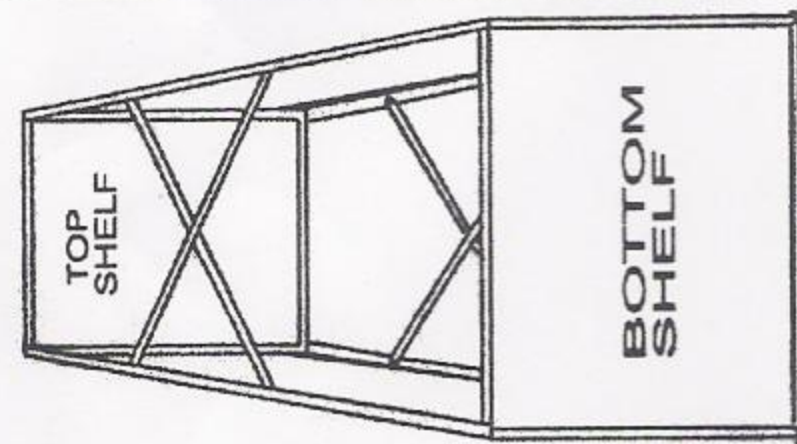

3. INSTALL TOP & BOTTOM