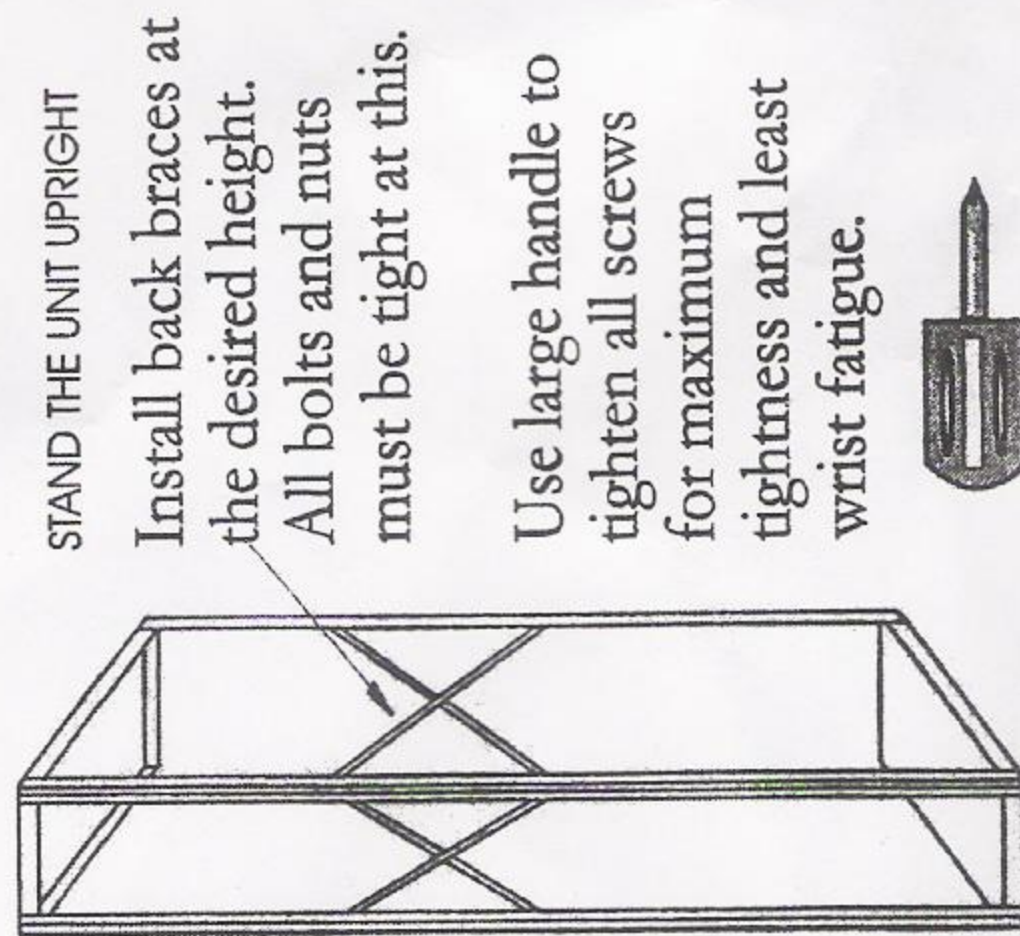

15800 NW 15th Avenue
 North Miami Beach, FL 33169
 www.quantumstorage.com
 1-800-685-4665

CLIP TYPE OPEN SHELVING

ASSEMBLY INSTRUCTIONS

1. PARTS

2. INSTALL SIDE BRACES

NOTE:

Layout posts with angles facing each other. Use a shelf for spacing posts and install braces according to the dimension below.

SIDE BRACES HOLE SPACING TOP TO BOTTOM.		BACK BRACE HOLE SPACING TOP TO BOTTOM	
WIDTH	SPACE	WIDTH	SPACE
12"	13"	24"	12"
15"	13"	30"	14"
18"	13"	36"	17"
24"	14"	42"	17"
30"	17"	48"	17"
36"	20"		

Braces attach to the inside of the unit.

NOTE: It may be necessary to install braces a hole or two higher if shelf in the way of the brace.

3. INSTALL TOP & BOTTOM

FOUR 1/2" NUTS AND BOLTS TO BE USED ON TOP AND BOTTOM SHELF

4. INSTALL BACK BRACE

5. INSTALL SHELVES

Install four clips at desired shelf height. Place shelf on clips and tap down to seat.